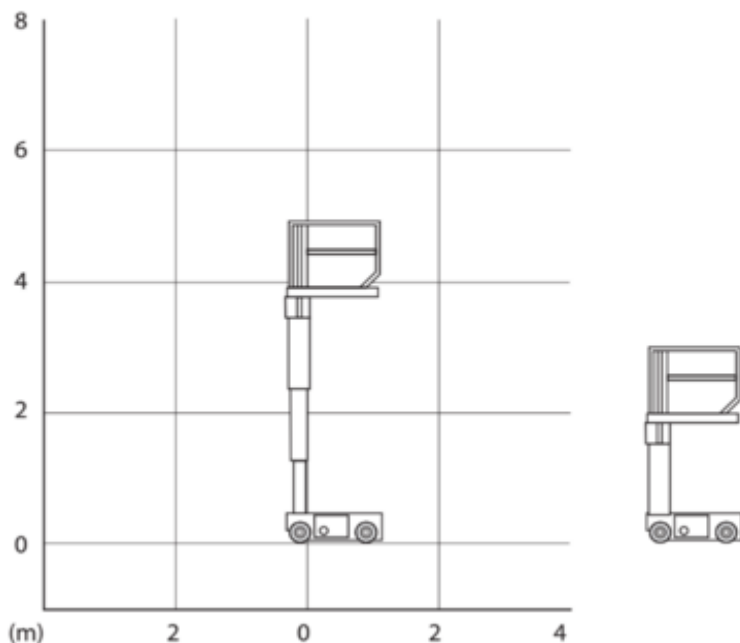

Rental code

EVM057

Machine rental classification

↕ 5.7

 227

Safety requirements

Machine specifications

Lifting propulsion	Electric
Driving propulsion	Electric
Max. working height (m)	5.66
Max. platform height (m)	3.66
Max. working outreach (m)	
Max. lifting capacity (Kg)	230
Machine weight (Kg)	790
Transport dimensions (LxWxH)	1.36 x 0.76 x 1.65
Platform dimensions (LxW)	1.26 x 0.69

Rec. number of people	1
Ground clearance (m)	0.07
Drive speed (km/h)	4.8
Elevated manouvering	Yes
Max. driving height (m)	3.66
Charging (V)	100-120v 220-240 V
Terrain & tires	Indoor, Hard Non-marking
Consumption (kWh)	8.73
CO2 emission per hour (Kg)	2.83725