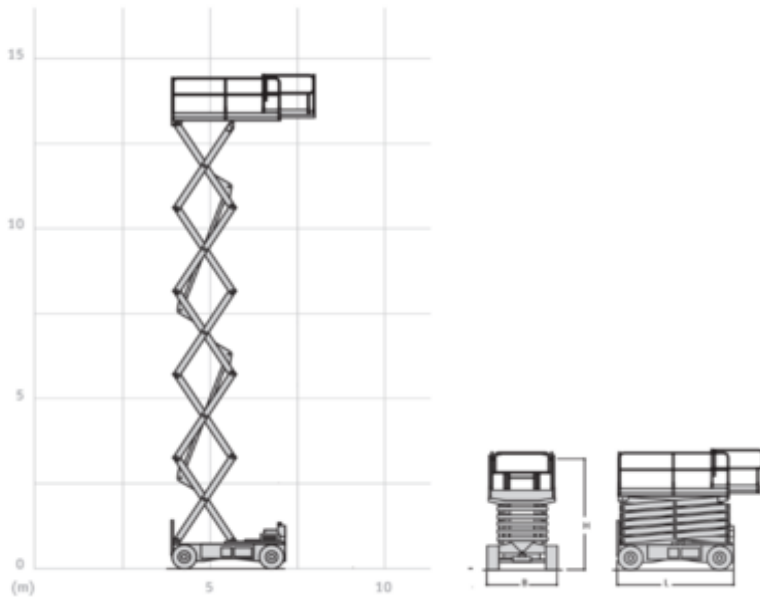

Rental code

ESS140

Machine rental classification

↕ 13.6

 360

Safety requirements

## Machine specifications

Lifting propulsion	Electric	Elevated manouvering	Yes
Driving propulsion	Electric	Charging (V)	100-120v 220-240 V
Max. working height (m)	14.19	Terrain & tires	Indoor Outdoor, Non-marking Hard
Max. platform height (m)	12.2	Consumption (kWh)	8.73
Max. working outreach (m)		CO2 emission per hour (Kg)	2.83725
Max. lifting capacity (Kg)	360		
Machine weight (Kg)	5300		
Transport dimensions (LxWxH)	3.07 x 1.75 x 2.04		
Platform dimensions (LxW)	2.92 x 1.65		