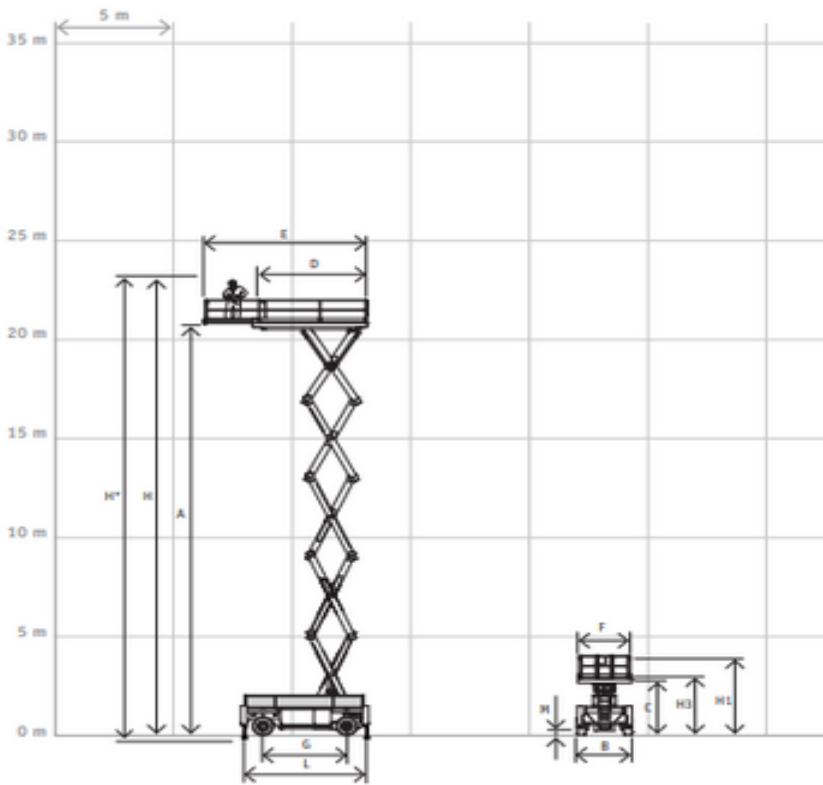

Hollandlift HL-235D25 Scissor lift

Diesel

Rental code

DSW230

Machine rental classification

↕ 23

KG 1000

Safety requirements

Machine specifications

Lifting propulsion	Diesel
Driving propulsion	Diesel
Max. working height (m)	23.2
Max. platform height (m)	21.2
Max. working outreach (m)	
Max. lifting capacity (Kg)	1000
Machine weight (Kg)	17950
Transport dimensions (LxWxH)	5.75 x 2.49 x 4.01
Platform dimensions (LxW)	5.22 x 2.4