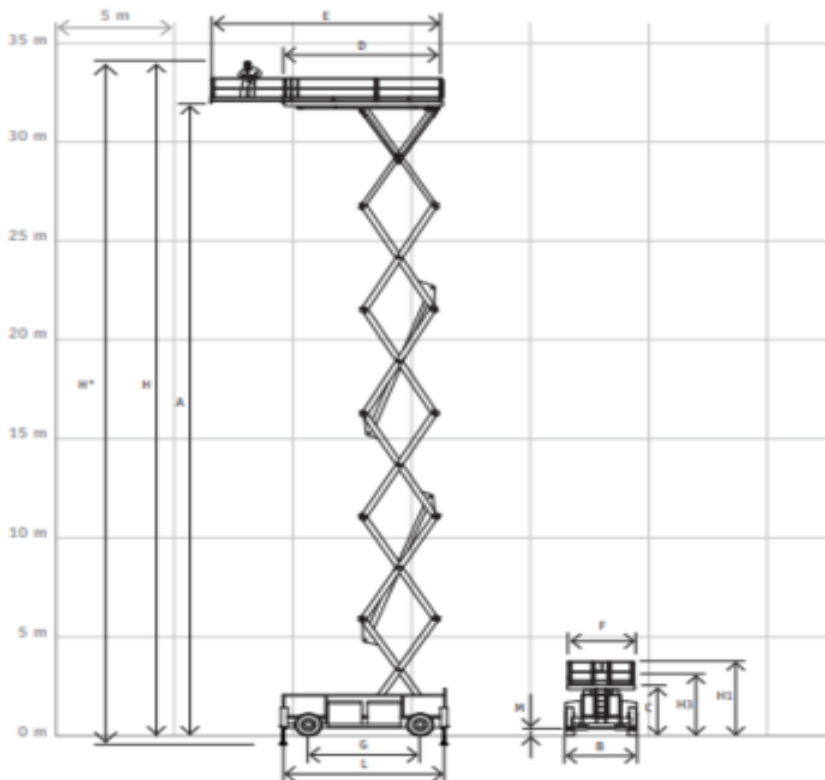

Hollandlift HL-340D30 Scissor lift

Diesel

Rental code

DSW340

Machine rental classification

↕ 34

KG 1000

Safety requirements

Machine specifications

Lifting propulsion	Diesel
Driving propulsion	Diesel
Max. working height (m)	33.7
Max. platform height (m)	31.7
Max. working outreach (m)	
Max. lifting capacity (Kg)	1000
Machine weight (Kg)	31200
Transport dimensions (LxWxH)	7.02 x 2.98 x 3.63
Platform dimensions (LxW)	6.66 x 2.8