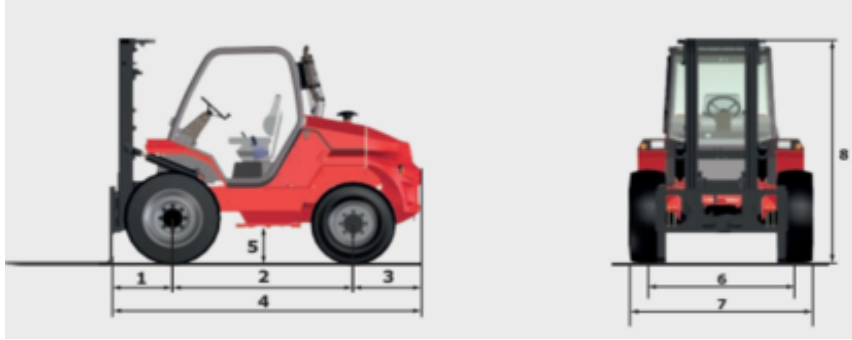

# Manitou M30-4 Forklift

Diesel

Rental code

DF3006R

Machine rental classification

↕ 6

KG 3000

Safety requirements

## Machine specifications

Lifting propulsion	Diesel
Driving propulsion	Diesel
Max. working height (m)	7
Max. working outreach (m)	
Max. lifting capacity (Kg)	3000
Machine weight (Kg)	5485
Transport dimensions (LxWxH)	4.84 x 2.11 x 2.79
Rec. number of people	1
Elevated manouvering	Yes