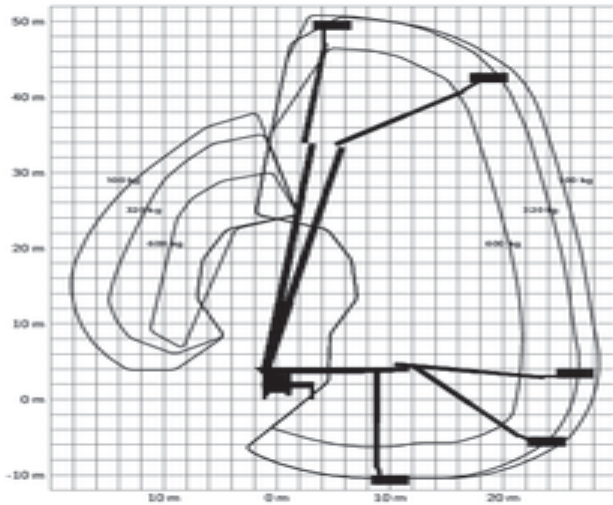

Rental code

DTM510

Machine rental classification

↕ 51

33

KG 600

Safety requirements

## Machine specifications

Lifting propulsion	Diesel
Driving propulsion	Diesel
Max. working height (m)	51
Max. platform height (m)	49
Max. working outreach (m)	33
Max. platform outreach (m)	33
Max. lifting capacity (Kg)	600
Machine weight (Kg)	17340
Transport dimensions (LxWxH)	10.4 x 2.55 x 3.77

Platform dimensions (LxW)	3.77 x 1.07
Rec. number of people	3
Elevated manouvering	No
Terrain & tires	Outdoor, Air filled