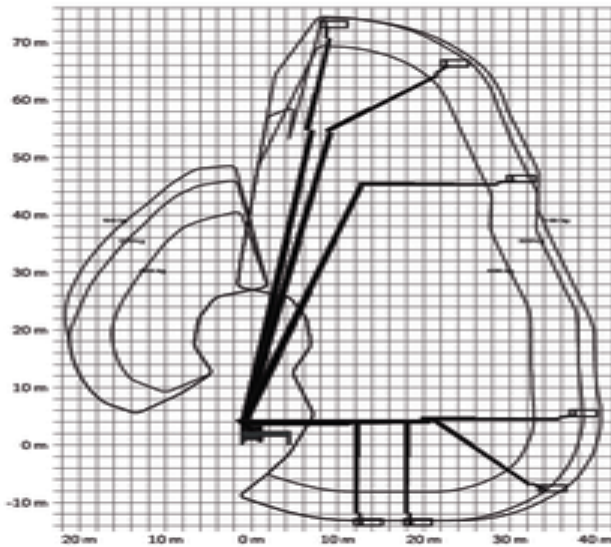

Safety requirements

Machine specifications

Lifting propulsion	Diesel
Driving propulsion	Diesel
Max. working height (m)	75
Max. platform height (m)	73
Max. working outreach (m)	41
Max. platform outreach (m)	41
Max. lifting capacity (Kg)	600
Machine weight (Kg)	31990
Transport dimensions (LxWxH)	13.98 x 2.55 x 3.99

Platform dimensions (LxW)	3.77 x 1.07
Rec. number of people	3
Elevated manouvering	No
Terrain & tires	Outdoor, Air filled

Every effort has been made to present complete and accurate machine information. Rival does not provide assurance or warranty of the information, and accepts no liability for potential damages. This document is intended as a selection guide. Please consult the machine inspection documentation accessible through Rival for certified machine specifications.