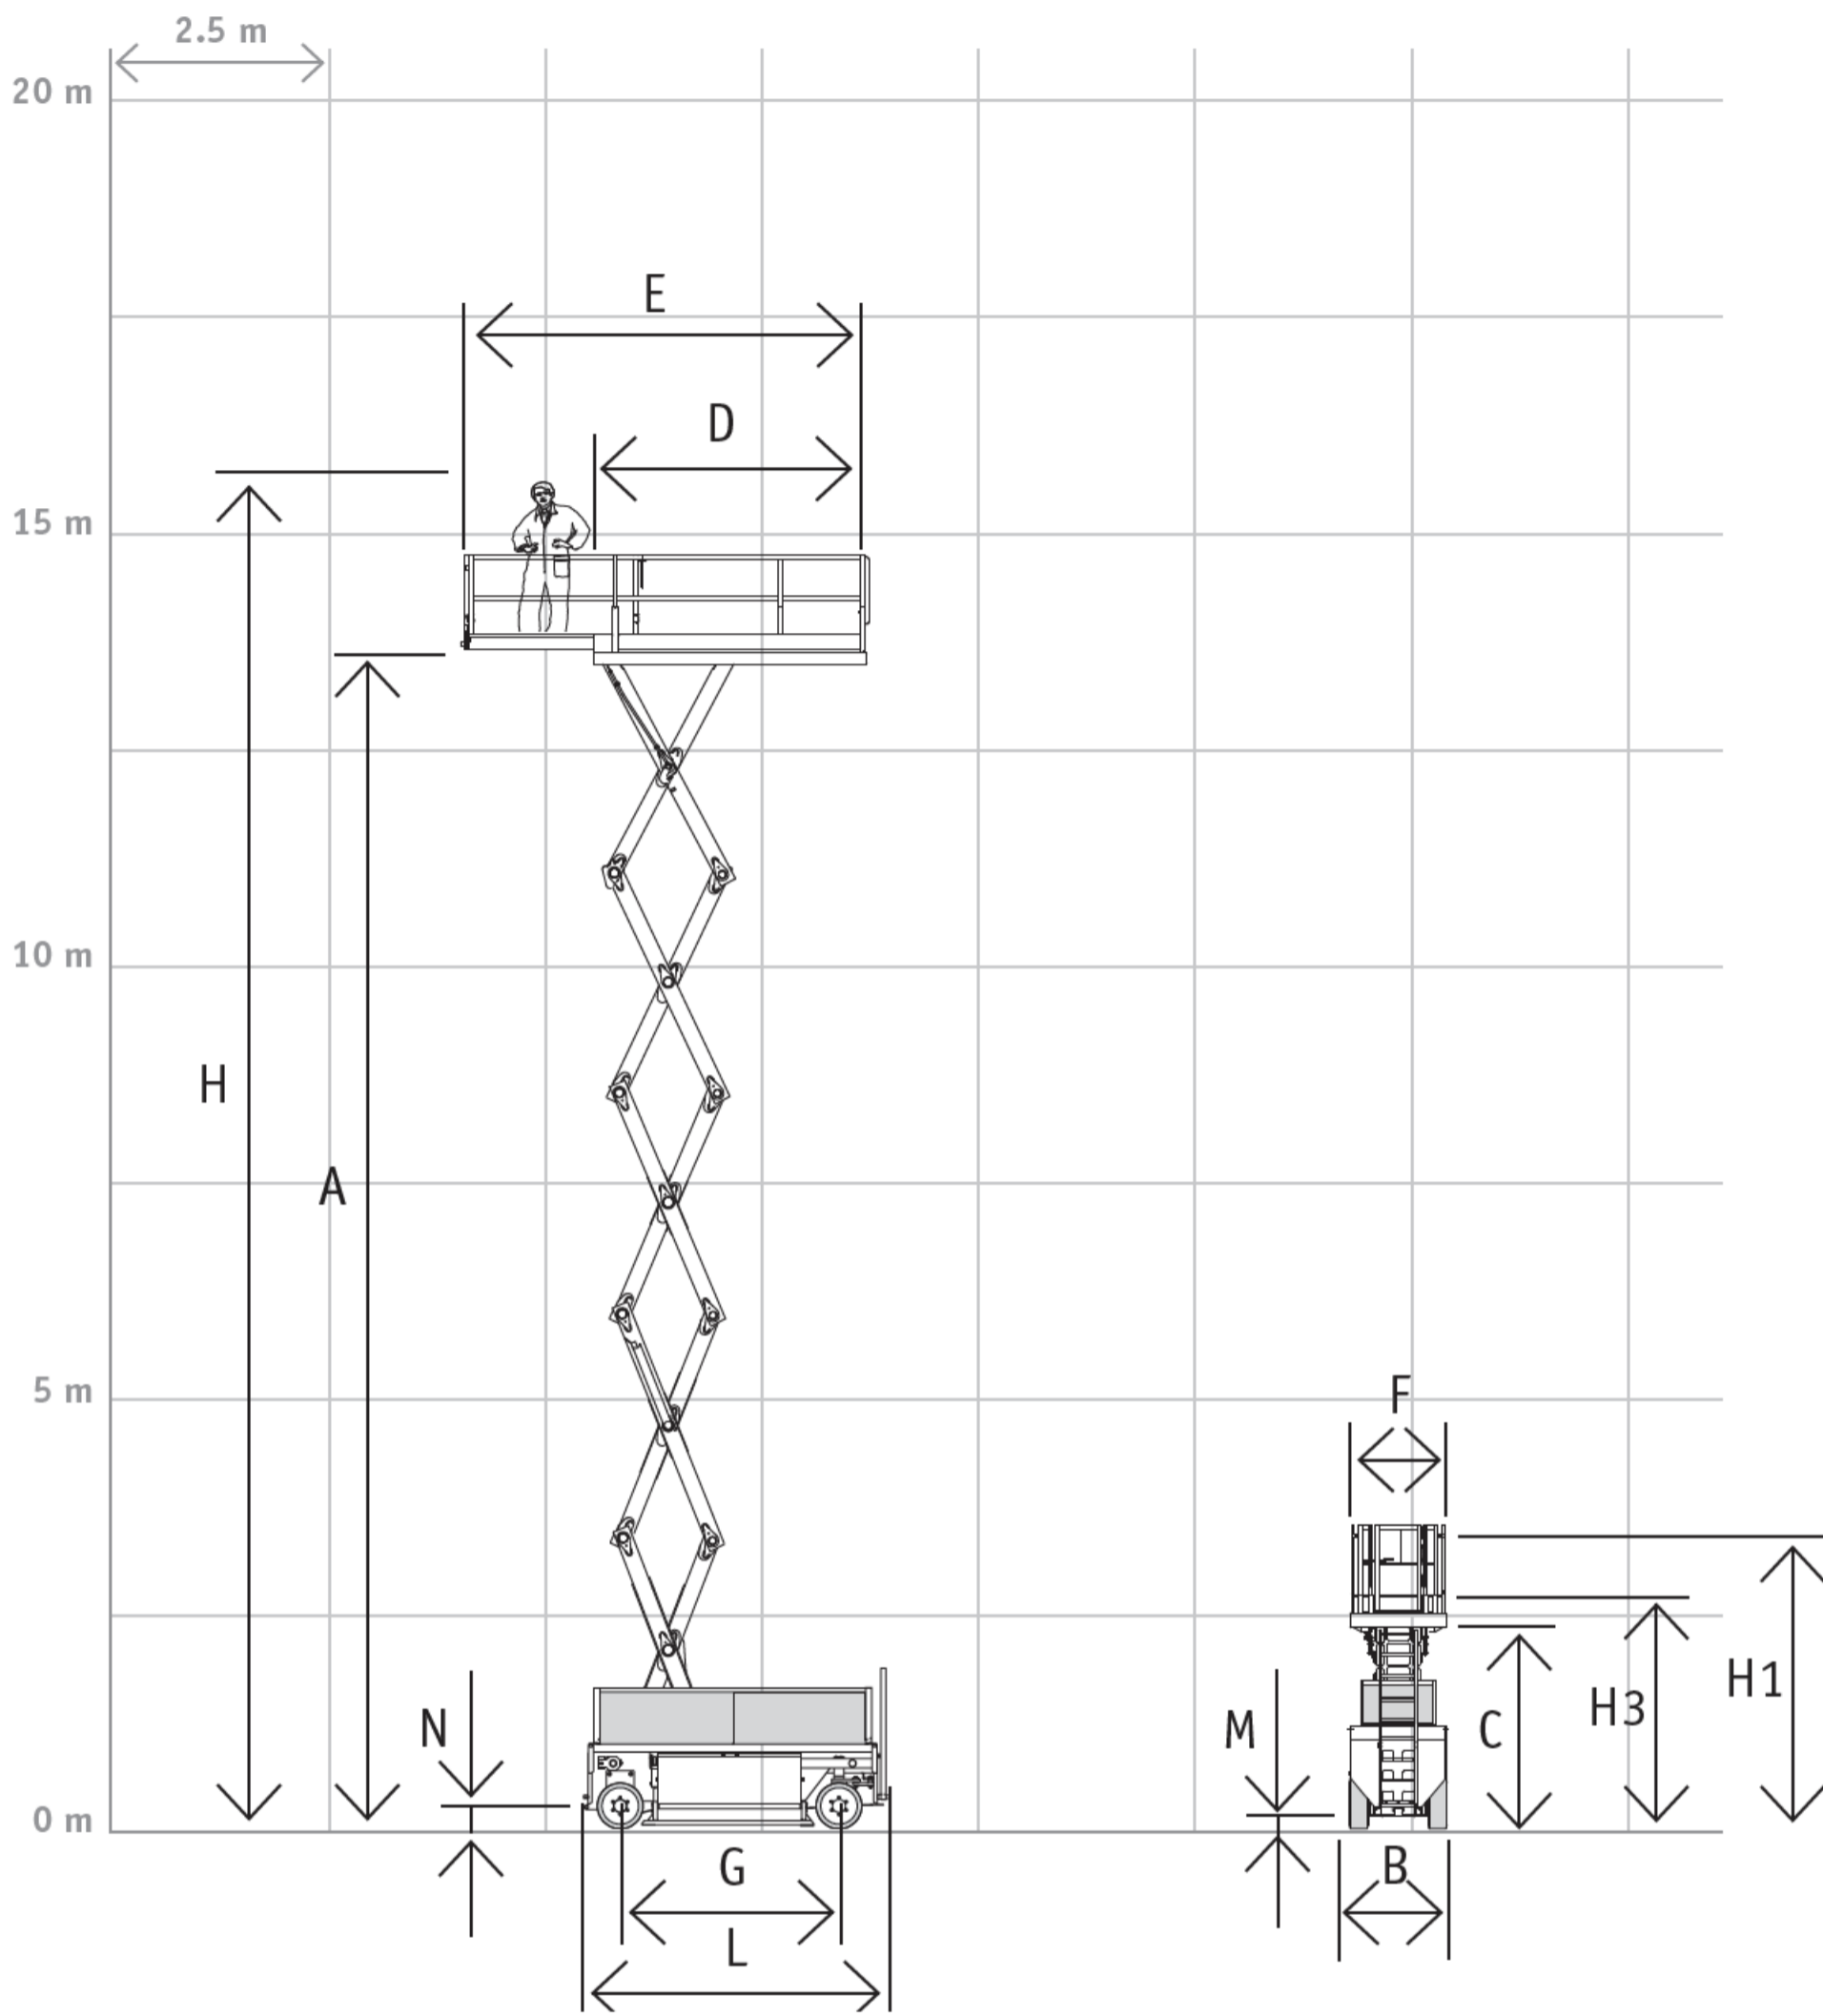

## Specifications

Indoors/outdoors	both
H (max.)	± 18,6 m
A (max.)	± 16,6 m
C (min.)	2,36 m
Max LoadLifting capacity	550 kg (2 pers. + 390 kg)
Max LoadLifting capacity ext	550 kg (2 pers. + 390 kg)
Platform Dx F (min)	4,07 m × 1,85 m
Ex F (max)	6,07 m × 1,85 m
H1	3,53 m
H3	2,76 m
LxB	4,57 m × 2,0 m
G	3,05 m
M	244 mm
Speed up/down	ca. 62/53 sec.

Tires	33 × 12 - 20
Slope	± 25 %
Power Source	420 Ah/k5/48 V
Total weight	8.660 kg
Radius***, ø D	4,03 m
Max spd	3,3 km/h
Slw spd (Height dependent)	0,3 km/h
2WD/4WD 4WDS	2WD
4WD	no
P	no
N	Yes
Easylube	optional

Lifting capacity

**550 kg**

Working height

**19**

Platform dimensions

**6,07 m × 1,85  
m**

[Privacy Statement](#)

[Disclaimer](#)