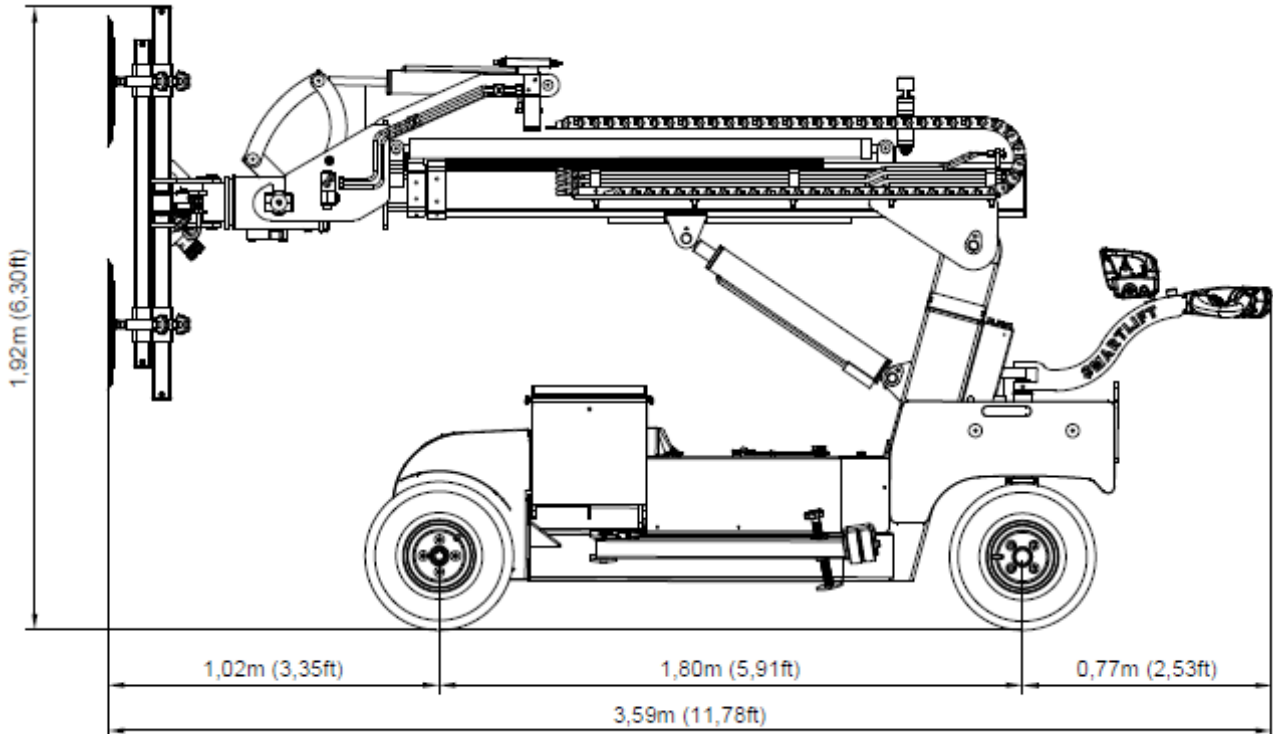

SL809 OUTDOOR

Technical specifications

Lifting cap. arm in/out	800/90kg – 1760/200lb
Lifting height	6,00m / 19,69ft
Extension of arm	1280+1280mm / 4,20+4,20ft
Tilt	44° back / 80° fwd
Side shift	100mm / 4in
Charging voltage	230V / 110V
Charging time	Approx. 8 hrs.
Running period	Up to 10 hrs.
Front-wheel drive	2500W
Width	1,02m / 3,35ft
Suction pads	6xØ400mm / 6x16in
Curb weight	1510kg / 3330lb

Load chart