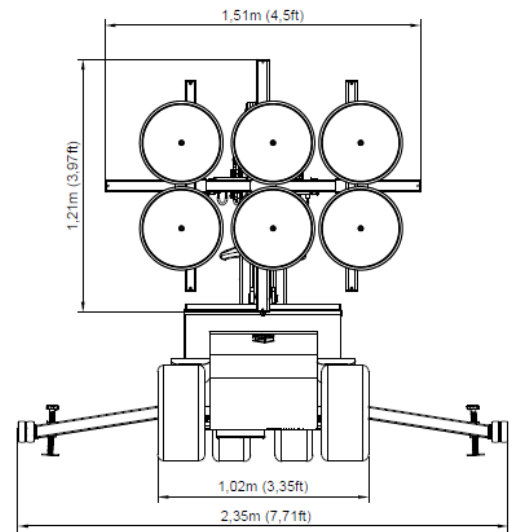

SL809 OUTDOOR

Technical specifications

Lifting cap. arm in/out	800/90kg – 1760/200lb
Lifting height	6,00m / 19,69ft
Extension of arm	1280+1280mm / 4,20+4,20ft
Tilt	44° back / 80° fwd
Side shift	100mm / 4in
Charging voltage	230V / 110V
Charging time	Approx. 8 hrs.
Running period	Up to 10 hrs.
Front-wheel drive	2500W
Width	1,02m / 3,35ft
Suction pads	6xØ400mm / 6x16in
Curb weight	1510kg / 3330lb

Load chart